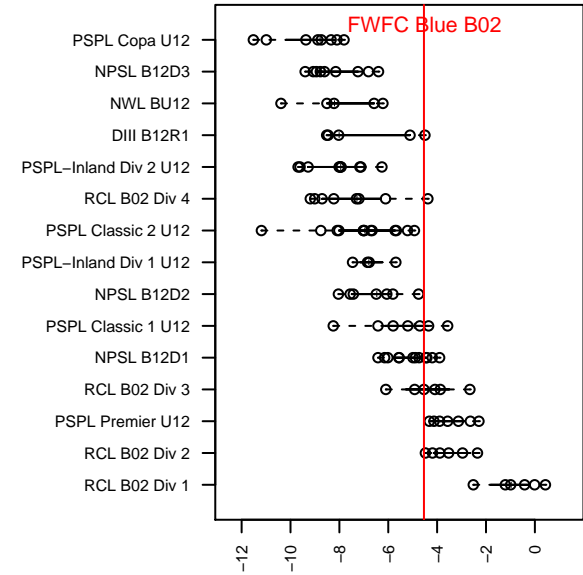

**attack and defense rating
relative to others at age
and all opponents in last 13 months**