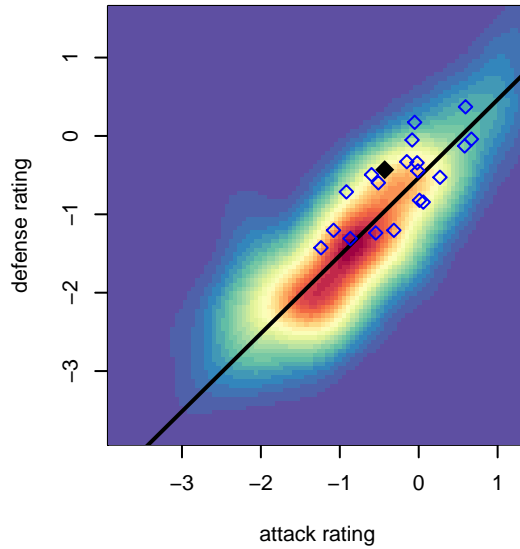

**attack and defense rating
relative to others at age
and all opponents in last 13 months**