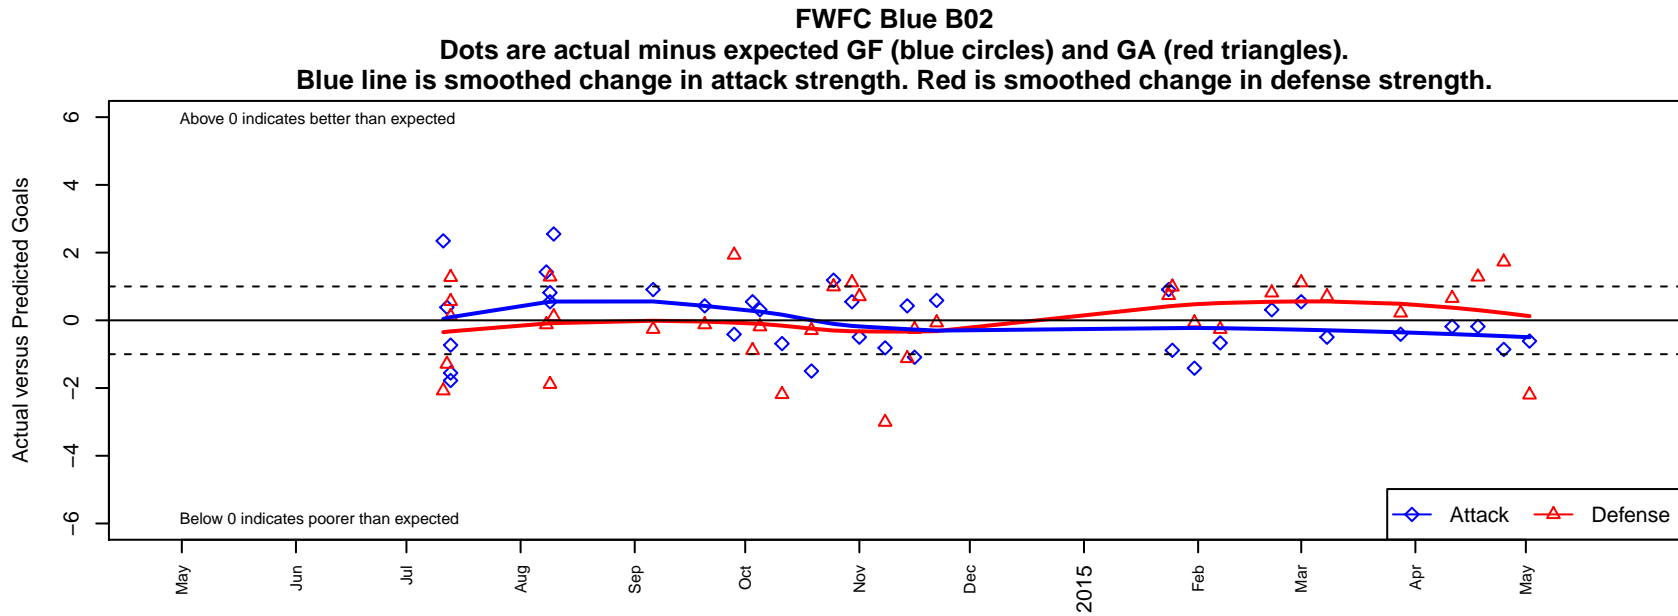

## FWFC Blue B02

Federal Way FC  
 Federal Way, WA  
 B02 total strength=674  
 attack=0.65 defense=0.65  
 fall league = RCL B02 Div 3  
 spr league = Win RCL B02 Div 3

alt names used:  
 FWFC Blue [B02]  
 FWFC B02 Blue  
 FWFC B02 Blue (A)  
 FWFC B02 Blue (A)  
 FWFC B02 Blue (A)

Venues played:  
 2014 Seattle Cup BU12  
 2014 Blast Off BU12 A  
 2014 RCL B02 Div 3  
 2014 Win RCL B02 Div 3  
 2014 WYS Presidents Cup B02 Division 1

**attack and defense variance (black dot)  
relative to other teams  
and top 10 in region**