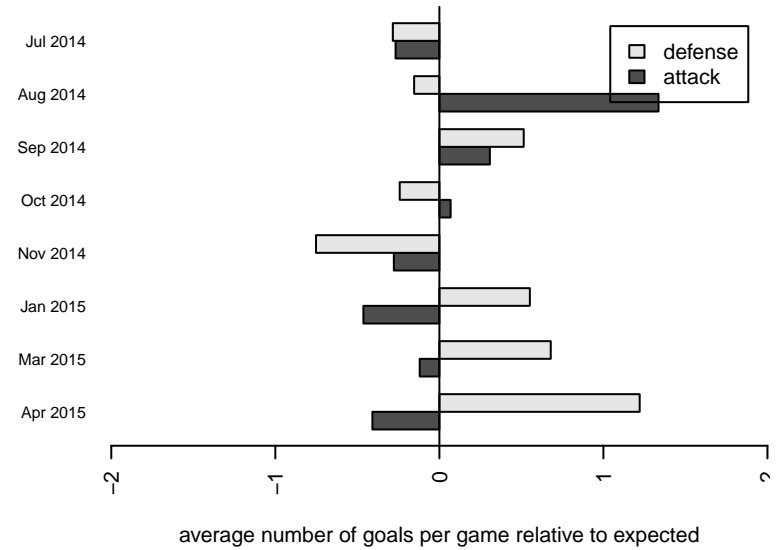

Performance relative to 13 month average